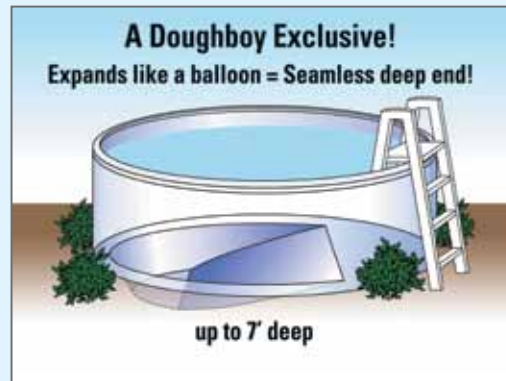

A Size For Any Backyard

An excellent assortment of pool sizes to perfectly match your backyard.

Round	Oval
12' • 16'	20' x 12' • 24' x 12'
18' • 21'	28' x 12' • 32' x 12'
24' • 28'	24' x 16' • 28' x 16'
	32' x 16' • 34' x 18'
	38' x 18' • 41' x 21'

By special order: 40' x 16' and 44' x 12'

Important: Misuse of your pool may result in crippling injury and/or other dangers to life and health. Do not dive or jump. Do not use slides, diving boards, or any other platform or object which can be used for improper pool entry. Use only an above-ground swimming pool ladder to enter or exit your pool. It is your responsibility to secure your pool against unauthorized, unsupervised or unintentional entry.

Change of Design: Doughboy Recreational expressly reserves the right to change or modify the design and construction of any product in due course of our manufacturing without incurring any obligation or liability to furnish or install such changes or modifications on products previously or subsequently sold.

Doughboy Recreational is in no way affiliated with any professional pool installer. If you have the pool installed by others, please supervise to be sure they comply with proper installation techniques as shown.

Visit our website at www.doughboy-pools.com

Doughboy Recreational • 315 N Sebastian • West Helena, AR 72390 • 866-DOUGHBOY