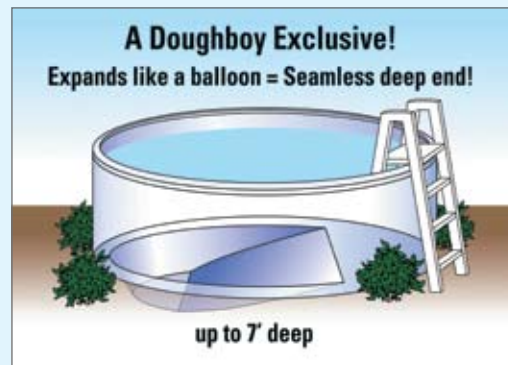

A Size For Any Backyard

An excellent assortment of pool sizes to perfectly match your backyard.

Round	Oval
12' • 16'	20' x 12' • 24' x 12' • 28' x 12'
18' • 21'	24' x 16' • 28' x 16' • 32' x 16'
24' • 28'	34' x 18' • 38' x 18' • 41' x 21'

Important: Misuse of your pool may result in crippling injury and/or other dangers to life and health. Do not dive or jump. Do not use slides, diving boards, or any other platform or object which can be used for improper pool entry. Use only an above-ground swimming pool ladder to enter or exit your pool. It is your responsibility to secure your pool against unauthorized, unsupervised or unintentional entry.

Change of Design: Doughboy Recreational expressly reserves the right to change or modify the design and construction of any product in due course of our manufacturing without incurring any obligation or liability to furnish or install such changes or modifications on products previously or subsequently sold.

Doughboy Recreational is in no way affiliated with any professional pool installer. If you have the pool installed by others, please supervise to be sure they comply with proper installation techniques as shown.

Visit our website at www.doughboy-pools.com

Doughboy Recreational • 315 N Sebastian • West Helena, AR 72390 • 866-DOUGHBOY